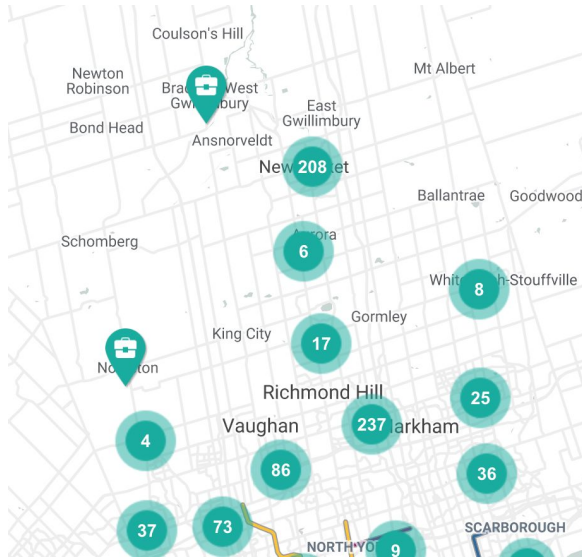

## Work in York – Job Map Quick Reference Guide

After opening up the ‘Job Map’ web browser, local towns and cities will show on the map. Select the name of the city or town you’re interested in exploring:

1. The map showcases circles with numbers inside them. This number indicates how many jobs are posted in that area.
2. A pin-like icon with a briefcase indicates that there is only one job posted in the area.

Look at the Job Map Tools on the left side of the screen. There are six different ways that you can filter or change your search results when clicking on ‘Job Markers’, these include:

- 1. Quick Find: All Tags** - allows you to make a quick search from the following options; Apprenticeship Jobs, Job Fairs, Remote Working Jobs, Student Jobs
- 2. Show All Skill Types** - provides a drop down of all skill type options to choose from
- 3. Show All Skill Levels** - allows you to identify the level of the job you would like to search for such as an entry- level position, intermediate position or professional position
- 4. Show All Job Types** - allows you to search for job posting that advertise full-time or part-time work
- 5. Show All Job Durations** - identifies jobs that are permanent, temporary or contract positions.
- 6. Show All Job Languages** - allows you to search for jobs where a specific language has been identified in the job postings