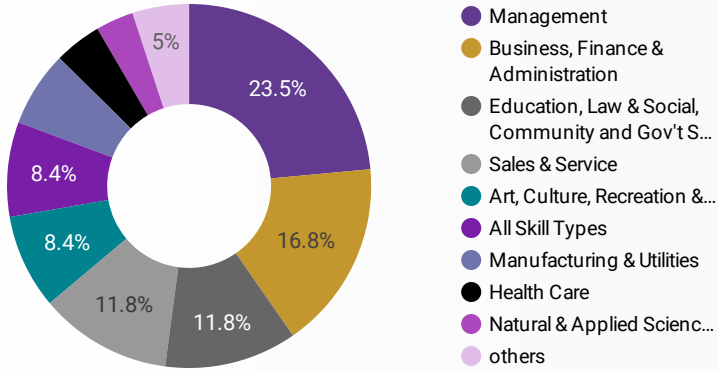

FILTER

AGE GROUP ▾

GENDER ▾

TOOL ▾

INTEREST BY SKILL TYPE