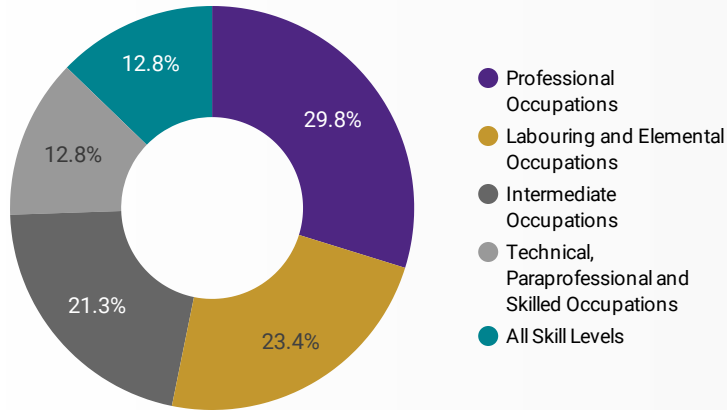

1 - 100 / 721 < >

JOB-SEEKER REFERRALS Job Postings **1,929** EMPLOYER **956** Services **1,929**

INTERACTIONS BY TOOL

2,618

INTERACTIONS BY AGE GROUP

INTERACTIONS BY GENDER

Source:

Job search data is collected from user interactions with the job finding tools on the wpboard.ca website. Location data is collected by Google Analytics and cannot be filtered using the age range, gender or tool filters at the top of the page.

FILTER

AGE GROUP ▾

GENDER ▾

TOOL ▾

INTEREST BY SKILL TYPE

TOP EMPLOYERS & AGENCIES

EMPLOYER	POSTINGS ▾
YORK REGION DISTRICT SCHOOL BOARD	14
Adzuna	12
Walmart Canada	9
Randstad Canada	9
Oak Valley Health	9
SIENNA SENIOR LIVING	8
AWIN	7
Bce Inc	7
ROBERT HALF	7
Colas	7
TD BANK	7
City of Markham	6
Chartwell Retirement Residences	6
Municipality of York	6

1 - 50 / 955 < >

INTEREST BY SKILL LEVEL

TOP OCCUPATIONS

4-DIGIT NOC CODES	POSTINGS ...
Receptionists	115
Retail salespersons	67
Administrative assistants	64
Other customer and information services represent...	55
Delivery and courier service drivers	29
Transport truck drivers	29
Material handlers	29
Accounting and related clerks	26
Home support workers housekeepers and related ...	24
Home child care providers	23
Early childhood educators and assistants	19
General office support workers	18
Database analysts and data administrators	17
Food and beverage servers	17