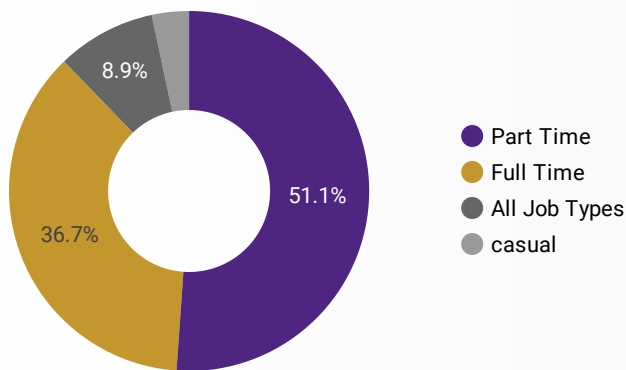

1 - 50 / 955 < >

INTEREST BY SKILL LEVEL

TOP OCCUPATIONS

4-DIGIT NOC CODES	POSTINGS ...
Receptionists	115
Retail salespersons	67
Administrative assistants	64
Other customer and information services represent...	55
Delivery and courier service drivers	29
Transport truck drivers	29
Material handlers	29
Accounting and related clerks	26
Home support workers housekeepers and related ...	24
Home child care providers	23
Early childhood educators and assistants	19
General office support workers	18
Database analysts and data administrators	17
Food and beverage servers	17

1 - 50 / 171 < >

INTEREST BY JOB TYPE

INTEREST BY JOB DURATION