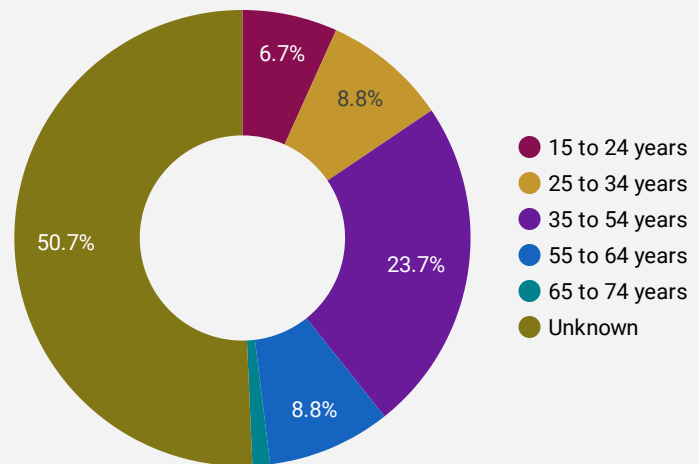

FILTER

AGE GROUP ▾

GENDER ▾

TOOL ▾

WEBSITE TRAFFIC BY LOCATION

	City	Users	Pageviews ▾
1.	Toronto	1,819	7,161
2.	(not set)	3,499	6,814
3.	Vaughan	360	2,045
4.	Markham	372	1,804
5.	Richmond Hill	262	1,588
6.	Newmarket	101	612
7.	Mississauga	164	588
8.	Aurora	86	558
9.	Brampton	147	535
10.	Greater Napanee	4	460
11.	Montreal	96	312
12.	Georgina	44	288
13.	Hamilton	82	278
14.	Whitchurch-Stouffville	19	247
15.	London	64	244
16.	Ottawa	75	235
17.	Bradford West Gwilli...	27	181
18.	Oakville	49	138
19.	Kitchener	47	134

1 - 100 / 721 < >

JOB-SEEKER REFERRALS Job Postings **1,929** EMPLOYER **956** Services **1,929**

INTERACTIONS BY TOOL

2,618

INTERACTIONS BY AGE GROUP

INTERACTIONS BY GENDER

Source:

Job search data is collected from user interactions with the job finding tools on the wpboard.ca website. Location data is collected by Google Analytics and cannot be filtered using the age range, gender or tool filters at the top of the page.