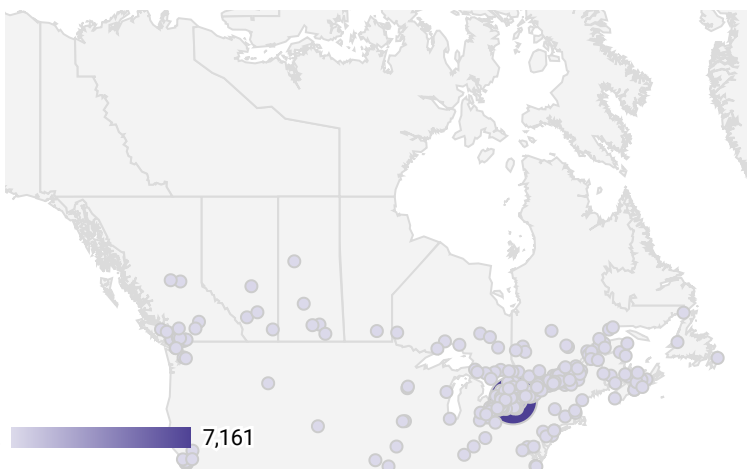

FILTER

AGE GROUP ▾

GENDER ▾

TOOL ▾

WEBSITE TRAFFIC BY LOCATION

	City	Users	Pageviews ▾
1.	Toronto	1,819	7,161
2.	(not set)	3,499	6,814
3.	Vaughan	360	2,045
4.	Markham	372	1,804
5.	Richmond Hill	262	1,588
6.	Newmarket	101	612
7.	Mississauga	164	588
8.	Aurora	86	558
9.	Brampton	147	535
10.	Greater Napanee	4	460
11.	Montreal	96	312
12.	Georgina	44	288
13.	Hamilton	82	278
14.	Whitchurch-Stouffville	19	247
15.	London	64	244
16.	Ottawa	75	235
17.	Bradford West Gwilli...	27	181
18.	Oakville	49	138
19.	Kitchener	47	134

1 - 100 / 721 < >

JOB-SEEKER REFERRALS Job Postings **1,929** EMPLOYER **956** Services **1,929**

INTERACTIONS BY TOOL

2,618

INTERACTIONS BY AGE GROUP

INTERACTIONS BY GENDER

Source:

Job search data is collected from user interactions with the job finding tools on the wpboard.ca website. Location data is collected by Google Analytics and cannot be filtered using the age range, gender or tool filters at the top of the page.