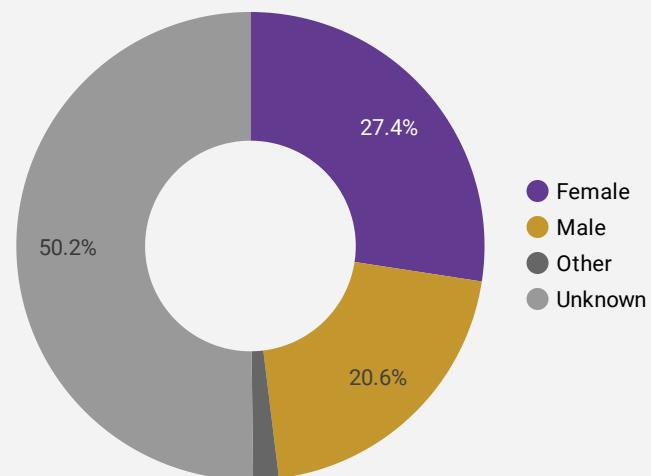

FILTER

AGE GROUP ▾

GENDER ▾

TOOL ▾

WEBSITE TRAFFIC BY LOCATION

	City	Users	Pageviews ▾
1.	Toronto	1,819	7,161
2.	(not set)	3,499	6,814
3.	Vaughan	360	2,045
4.	Markham	372	1,804
5.	Richmond Hill	262	1,588
6.	Newmarket	101	612
7.	Mississauga	164	588
8.	Aurora	86	558
9.	Brampton	147	535
10.	Greater Napanee	4	460
11.	Montreal	96	312
12.	Georgina	44	288
13.	Hamilton	82	278
14.	Whitchurch-Stouffville	19	247
15.	London	64	244
16.	Ottawa	75	235
17.	Bradford West Gwilli...	27	181
18.	Oakville	49	138
19.	Kitchener	47	134

1 - 100 / 721 < >

JOB-SEEKER REFERRALS Job Postings **1,929** EMPLOYER **956** Services **1,929**

INTERACTIONS BY TOOL

2,618

INTERACTIONS BY AGE GROUP

INTERACTIONS BY GENDER

Source:

Job search data is collected from user interactions with the job finding tools on the wpboard.ca website. Location data is collected by Google Analytics and cannot be filtered using the age range, gender or tool filters at the top of the page.