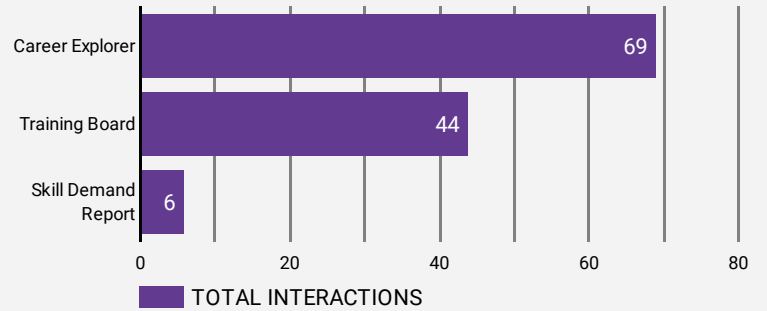

FILTER

AGE GROUP ▾

GENDER ▾

TOOL ▾

WEBSITE TRAFFIC BY LOCATION

	City	Users	Pageviews ▾
1.	Toronto	1,819	7,161
2.	(not set)	3,499	6,814
3.	Vaughan	360	2,045
4.	Markham	372	1,804
5.	Richmond Hill	262	1,588
6.	Newmarket	101	612
7.	Mississauga	164	588
8.	Aurora	86	558
9.	Brampton	147	535
10.	Greater Napanee	4	460
11.	Montreal	96	312
12.	Georgina	44	288
13.	Hamilton	82	278
14.	Whitchurch-Stouffville	19	247
15.	London	64	244
16.	Ottawa	75	235
17.	Bradford West Gwilli...	27	181
18.	Oakville	49	138
19.	Kitchener	47	134

1 - 100 / 721 < >

JOB-SEEKER REFERRALS Job Postings **1,929** EMPLOYER **956** Services **1,929**

INTERACTIONS BY TOOL

2,618

INTERACTIONS BY AGE GROUP

INTERACTIONS BY GENDER

Source:

Job search data is collected from user interactions with the job finding tools on the wpboard.ca website. Location data is collected by Google Analytics and cannot be filtered using the age range, gender or tool filters at the top of the page.