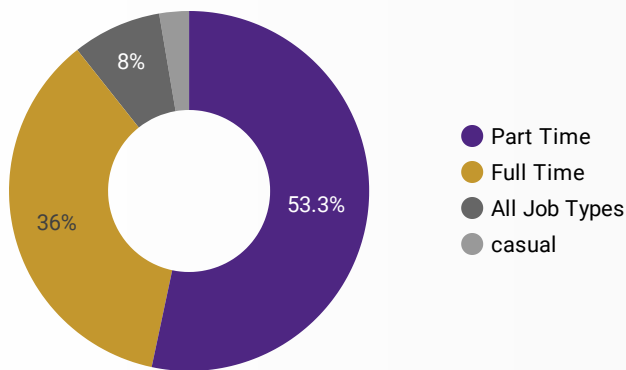

INTEREST BY JOB TYPE