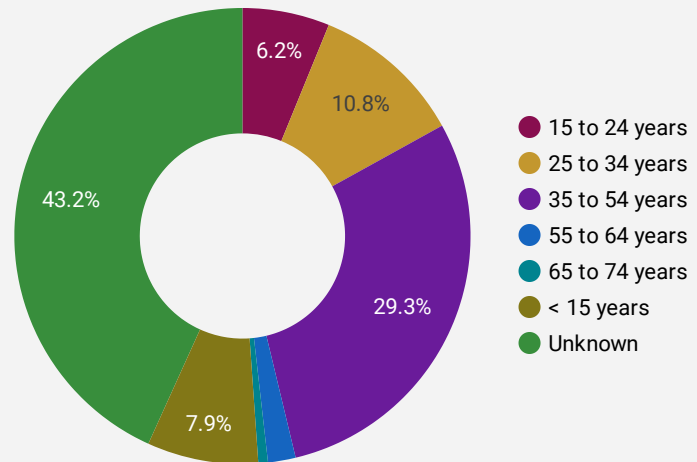

## JOB SEARCH TRAFFIC BY LOCATION

	City	Users	Pageviews ▾
1.	Toronto	160	1,298
2.	Newmarket	30	564
3.	Markham	98	561
4.	Vaughan	52	559
5.	Richmond Hill	30	348
6.	Aurora	20	184
7.	Brampton	17	146
8.	Greater Napanee	1	138
9.	Georgina	18	118
10.	Whitchurch-Stouffville	7	92
11.	East Gwillimbury	1	86
12.	Lviv	3	83
13.	Mississauga	13	78
14.	(not set)	26	74
15.	Ottawa	9	69
16.	Kincardine	1	54
17.	London	8	53
18.	Whitby	1	50
19.	Niagara Falls	1	44

1 - 100 / 158 < >

**JOB-SEEKER REFERRALS**

Job Postings  
**2,653**

EMPLOYER  
**823**

Services  
**2,653**

## INTERACTIONS BY TOOL

**3,747**

## INTERACTIONS BY AGE GROUP