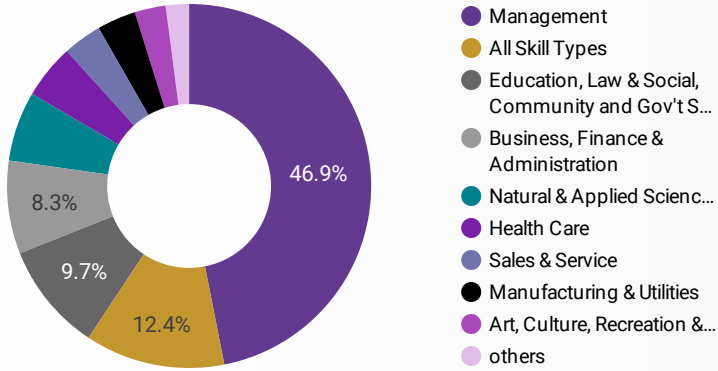

## INTERACTIONS BY AGE GROUP

## INTERACTIONS BY GENDER

**Source:**

Job search data is collected from user interactions with the job finding tools on the wpboard.ca website. Location data is collected by Google Analytics and cannot be filtered using the age range, gender or tool filters at the top of the page.

**FILTER**

AGE GROUP ▾

GENDER ▾

TOOL ▾

## INTEREST BY SKILL TYPE