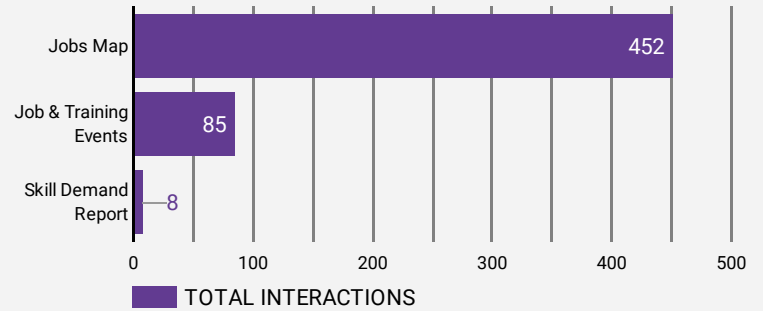

## JOB SEARCH TRAFFIC BY LOCATION

	City	Users	Pageviews ▾
1.	Toronto	160	1,298
2.	Newmarket	30	564
3.	Markham	98	561
4.	Vaughan	52	559
5.	Richmond Hill	30	348
6.	Aurora	20	184
7.	Brampton	17	146
8.	Greater Napanee	1	138
9.	Georgina	18	118
10.	Whitchurch-Stouffville	7	92
11.	East Gwillimbury	1	86
12.	Lviv	3	83
13.	Mississauga	13	78
14.	(not set)	26	74
15.	Ottawa	9	69
16.	Kincardine	1	54
17.	London	8	53
18.	Whitby	1	50
19.	Niagara Falls	1	44

1 - 100 / 158 < >

**JOB-SEEKER REFERRALS**

Job Postings  
**2,653**

EMPLOYER  
**823**

Services  
**2,653**

## INTERACTIONS BY TOOL

**3,747**

## INTERACTIONS BY AGE GROUP