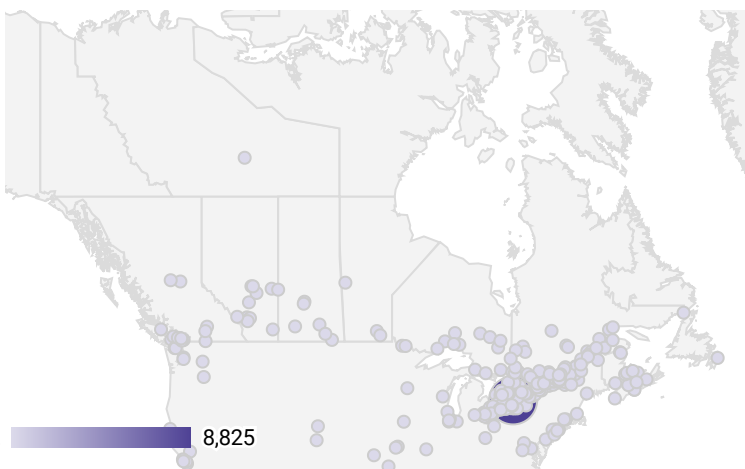

FILTER

AGE GROUP ▾

GENDER ▾

TOOL ▾

JOB SEARCH TRAFFIC BY LOCATION

	City	Users	Pageviews ▾
1.	Toronto	160	1,298
2.	Newmarket	30	564
3.	Markham	98	561
4.	Vaughan	52	559
5.	Richmond Hill	30	348
6.	Aurora	20	184
7.	Brampton	17	146
8.	Greater Napanee	1	138
9.	Georgina	18	118
10.	Whitchurch-Stouffville	7	92
11.	East Gwillimbury	1	86
12.	Lviv	3	83
13.	Mississauga	13	78
14.	(not set)	26	74
15.	Ottawa	9	69
16.	Kincardine	1	54
17.	London	8	53
18.	Whitby	1	50
19.	Niagara Falls	1	44

1 - 100 / 158 < >

JOB-SEEKER REFERRALS

Job Postings
2,653

EMPLOYER
823

Services
2,653